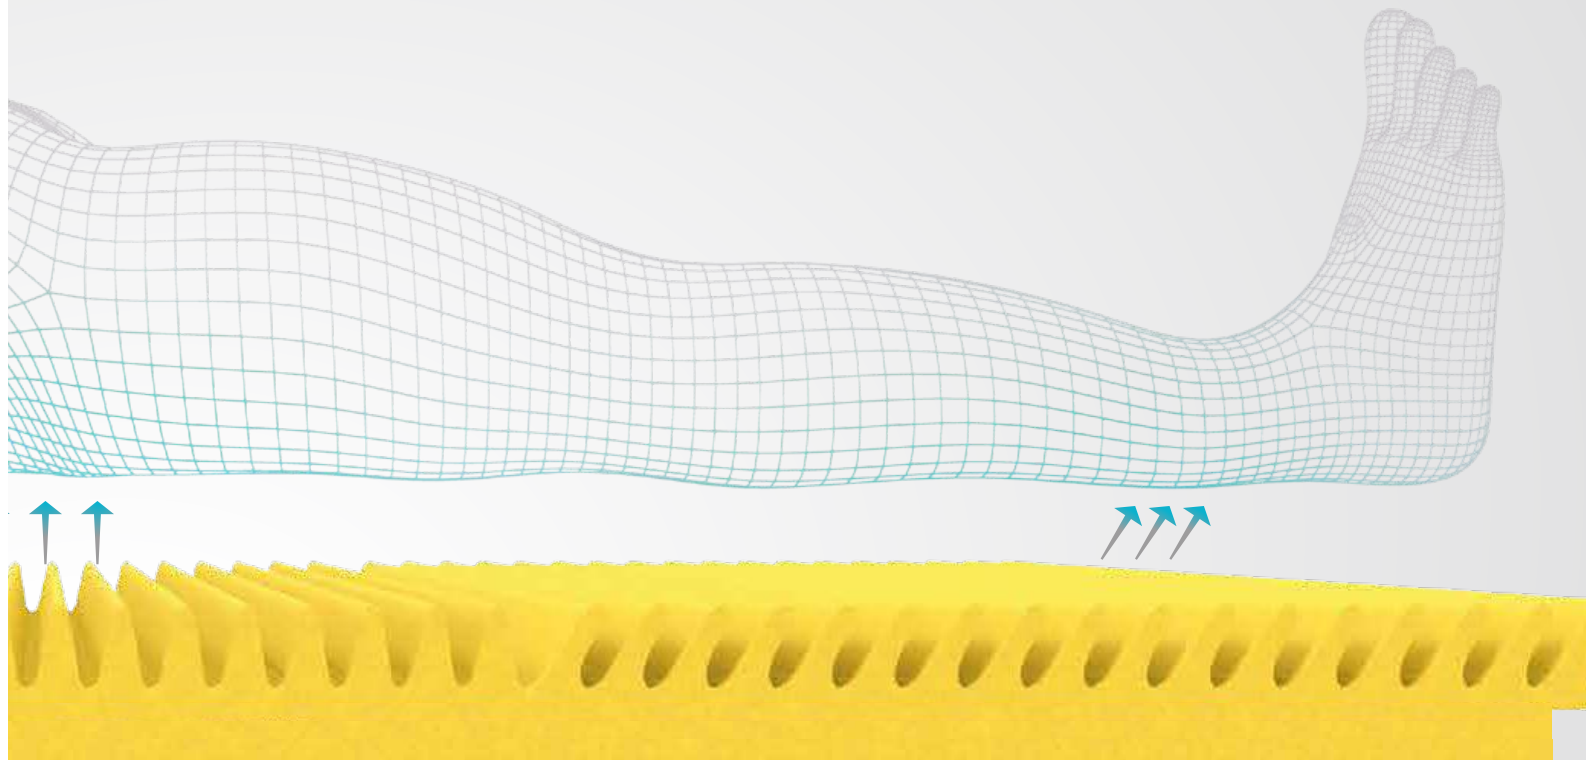

High Density Coir

Jacquard Woven Fabric

ENERGISE

Know that feeling when you wake up in the morning all set to seize the day? Neither do we. We didn't, until the birth of Energise, at least. This is a mattress that works all night so you wake up charged up. It comes with Heat Absorption Technology™ that regulates your body temperature throughout the night and ensures that you get a cool, sweat-free sleep. It also packs in other innovative features like ACTIVE NRG layer, QUBE cell technology and Anti-Stress technology. This is the mattress mankind has been dreaming of, so you can wake up readyFor Tomorrow.

ACTIVE NRG LAYER

Every mattress in the ENERGISE range is built with the innovative ACTIVE NRG layer, exclusive to Duroflex. A layer that is designed in such a way that the pressure across the 3 zones of the body is distributed optimally leading to perfect posture alignment, improved circulation and muscle relaxation. The Active Grooves in the NRG layer allows for better air circulation keeping the mattress fresh and clean to help you wake up feeling completely energised.

VELOCITY PLUS

Velocity Plus is a Pocket Spring mattress with a plush Euro Top, giving you a rich, luxurious and energising sleep.

VELOCITY PLUS is designed to give you

- Optimum back support from the Pocket Springs and an ultra-plush feel from the Euro Top.
- Ultimate body contouring and perfect sleep posture made possible by the multiple Pocket Springs.
- Uninterrupted Sleep as the Pocket Springs work hard to prevent motion transfer on the mattress which means that your perfect slumber is not disrupted by other movements on the mattress.
- 3-Zoned Body Support from the Active NRG layer which allows for optimum pressure distribution, better blood circulation and enhanced muscle relaxation, resulting in deep, enriching sleep.
- Anti-Stress Technology infused fabric which repels negative ions in the body.