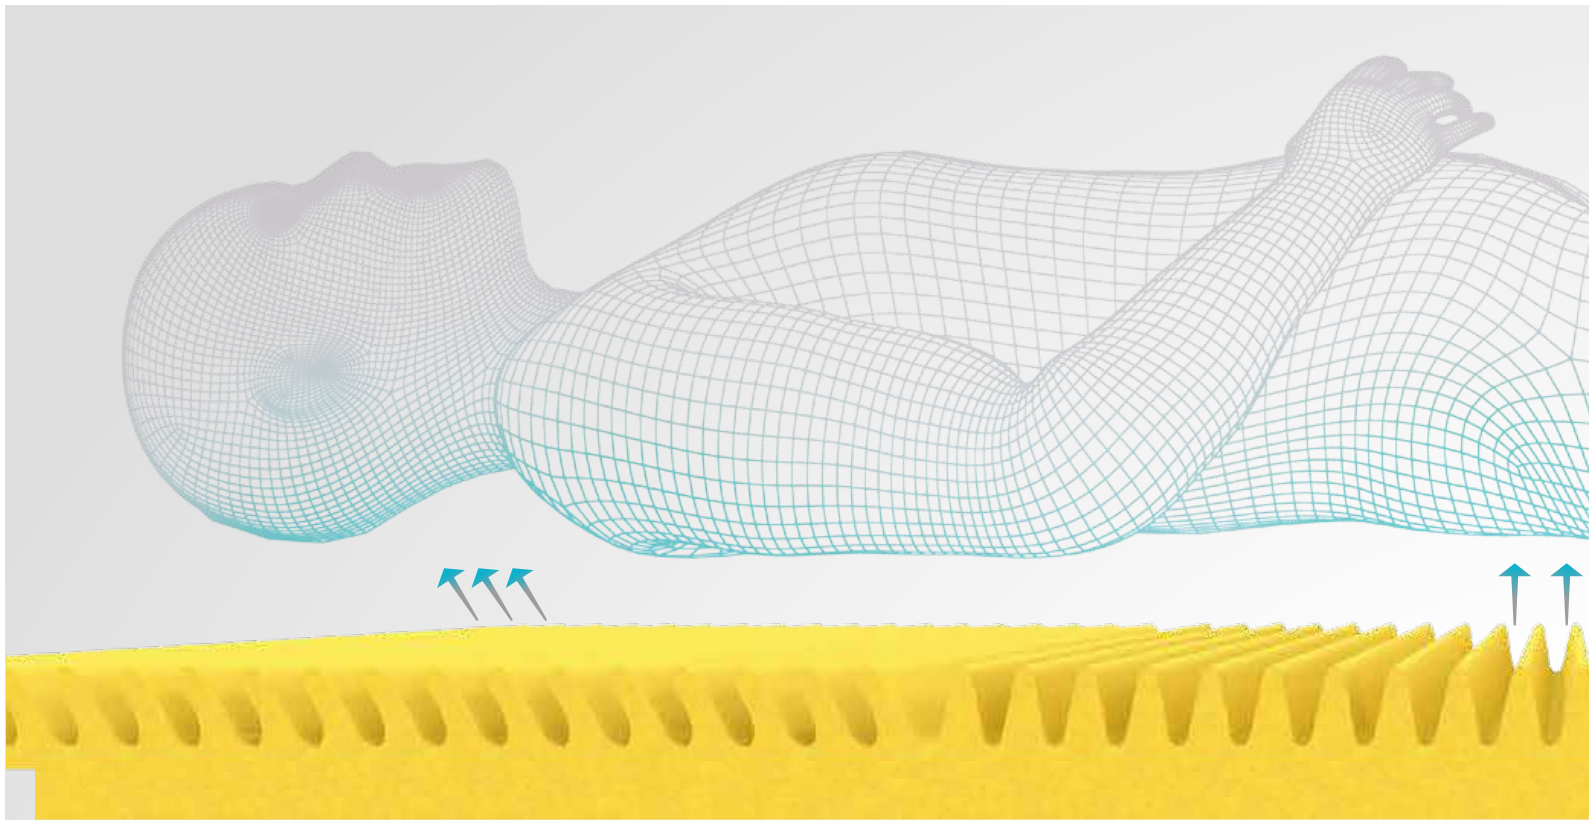

BACK MAGIC is designed to give you

- Advanced 5-zone orthopedic layer, provides differentiated support to the 5-zones of the body resulting in the most optimum spinal alignment, postural correction and back support.
- The unique Rebonded Foam and high density coir core is very durable and provides a firm support

Ventilation

High-Density
Coir

Side
Reinforced
System

Knitted Fabric with PU
Foam Quilting

5-zoned Doctor Recommended
Orthopedic Layer

PU Foam

High Density Coir

Rebonded Foam

High Density Coir

Jacquard Woven Fabric

ENERGISE

Know that feeling when you wake up in the morning all set to seize the day? Neither do we. We didn't, until the birth of Energise, at least. This is a mattress that works all night so you wake up charged up. It comes with Heat Absorption Technology™ that regulates your body temperature throughout the night and ensures that you get a cool, sweat-free sleep. It also packs in other innovative features like ACTIVE NRG layer, QUBE cell technology and Anti-Stress technology. This is the mattress mankind has been dreaming of, so you can wake up readyFor Tomorrow.

ACTIVE NRG LAYER

Every mattress in the ENERGISE range is built with the innovative ACTIVE NRG layer, exclusive to Duroflex. A layer that is designed in such a way that the pressure across the 3 zones of the body is distributed optimally leading to perfect posture alignment, improved circulation and muscle relaxation. The Active Grooves in the NRG layer allows for better air circulation keeping the mattress fresh and clean to help you wake up feeling completely energised.