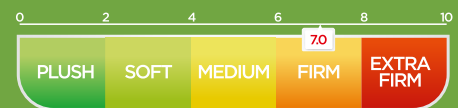

Chemical Free

Bio Degradable

Pin Core Latex

Organic
Cotton
Fabric

Ventilation

PRANA

Prana mattress is medley of wholesome natural goodness of pin core Latex Foam, the resilience of the new age 3D Spacer Mesh and 3-Zoned Pocket Spring layer. This unique combination makes the sleeping experience on Prana unsurpassable.