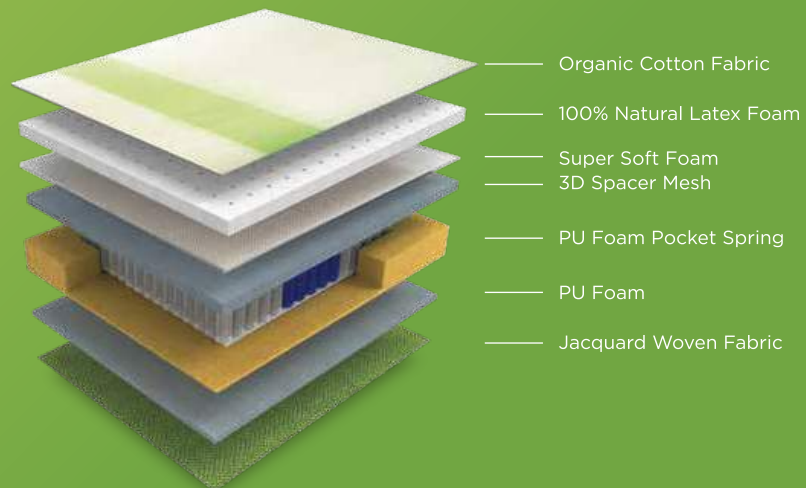

PRANA is designed to give you

- Natural Latex Foam contours and conforms to your body shape providing luxurious comfort and enhanced support.
- The pocket springs are designed to be 3-Zoned resulting in optimum postural alignment, spine relief and back support.
- The Zero Motion Transfer property of pocket spring layer provides immunity against your partner's sleep movement.
- The specially designed 3D Spacer Mesh Layer adds to the firmness and resilience of the mattress.
- The pin core on the Latex Foam allows for high breathability resulting in increased air circulation.
This combined with chemical free property of the latex makes Prana a cool and refreshing mattress to sleep on.
- The specially developed Organic Cotton fabric further enriches the wholesome sleep experience that Prana mattress provides.

Chemical Free

3-Zone
Pocket
Spring

Pin Core Latex

Organic
Cotton
Fabric

3D Spacer
Mesh

Ventilation

TATVA

Tatva mattress combines the wholesome goodness of two natural elements, 100% natural pin core Latex Foam and high density coir. This combined with the resilience of the new age 3D Spacer Mesh makes the sleeping experience on Tatva a transcending experience.

TATVA is designed to give you

- Natural Latex Foam contours and conforms to your body shape providing luxurious comfort and enhanced support.
- The high density coir layer provides firm support.
- The specially designed 3D Spacer Mesh Layer adds to the firmness and resilience of the mattress.
- The pin core on the Latex Foam allows for high breathability resulting in increased air circulation. This combined with the chemical free property of latex makes Tatva a cool and refreshing mattress to sleep on.
- The specially developed organic cotton fabric further enriches the wholesome sleep experience that Tatva mattress provides.