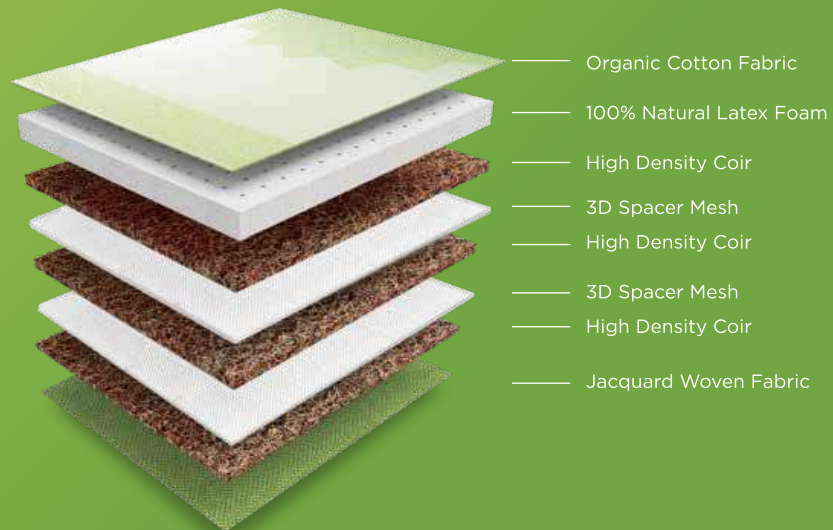

PRANA is designed to give you

- Natural Latex Foam contours and conforms to your body shape providing luxurious comfort and enhanced support.
- The pocket springs are designed to be 3-Zoned resulting in optimum postural alignment, spine relief and back support.
- The Zero Motion Transfer property of pocket spring layer provides immunity against your partner's sleep movement.
- The specially designed 3D Spacer Mesh Layer adds to the firmness and resilience of the mattress.
- The pin core on the Latex Foam allows for high breathability resulting in increased air circulation.
This combined with chemical free property of the latex makes Prana a cool and refreshing mattress to sleep on.
- The specially developed Organic Cotton fabric further enriches the wholesome sleep experience that Prana mattress provides.

Chemical Free

3-Zone
Pocket
Spring

Pin Core Latex

Organic
Cotton
Fabric

3D Spacer
Mesh

Ventilation

TATVA

Tatva mattress combines the wholesome goodness of two natural elements, 100% natural pin core Latex Foam and high density coir. This combined with the resilience of the new age 3D Spacer Mesh makes the sleeping experience on Tatva a transcending experience.

TATVA is designed to give you

- Natural Latex Foam contours and conforms to your body shape providing luxurious comfort and enhanced support.
- The high density coir layer provides firm support.
- The specially designed 3D Spacer Mesh Layer adds to the firmness and resilience of the mattress.
- The pin core on the Latex Foam allows for high breathability resulting in increased air circulation. This combined with the chemical free property of latex makes Tatva a cool and refreshing mattress to sleep on.
- The specially developed organic cotton fabric further enriches the wholesome sleep experience that Tatva mattress provides.