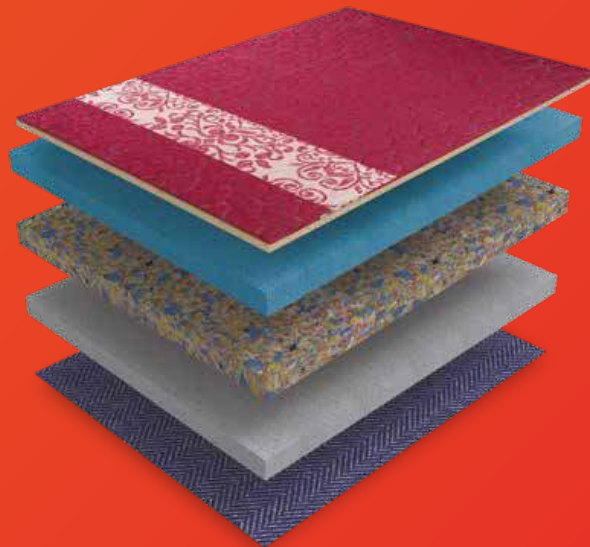

**Dual Sided
For
Dual Comfort**

REVITAL is designed to give you

- Dual Sided Comfort featuring one firmer and one softer side for comfort of your choice.
- Bonded Foam Core provide firm support and high durability.

Ventilation

SRS
Side
Reinforced
System

— PU Foam Quilted Fabric

— High Density Foam

— Rebonded Foam

— Super Soft Foam

— PU Foam Quilted Fabric