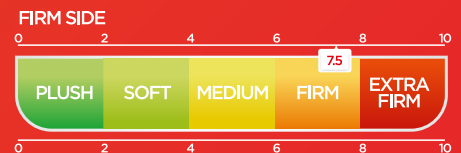

ELEMENT

Element is a bonded foam mattress with a firm durable core for enhanced comfort and support. This mattress is quilted on both sides giving you the flexibility to flip over the mattress.