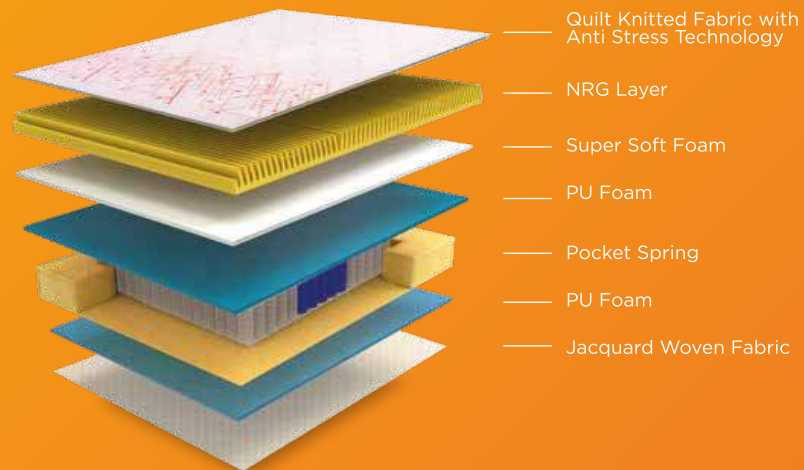

Active NRG

3-Zone
Pocket Spring

Zero Motion
Transfer

Anti Stress
Fabric

Side
Reinforced
System

Ventilation

VELOCITY

Velocity is a Pocket Spring mattress with a tight top. This mattress has been carefully put together to provide deep, enriching sleep so that you wake up feeling fully energised.

VELOCITY is designed to give you

- Optimum back support from the 3-Zoned Pocket Springs, without compromising on the softness of the mattress.
- Ultimate body contouring and perfect sleep posture made possible by the compact array of multiple Pocket Springs.
- Uninterrupted sleep as the Pocket Springs work hard to prevent motion transfer on the mattress, which means that your perfect slumber is not disrupted by other movements on the mattress.
- 3-Zoned Body Support from the Active NRG layer which allows for optimum pressure distribution, better blood circulation and enhanced muscle relaxation resulting in deep, enriching sleep.
- Anti-Stress Technology in the fabric which repels negative ions in the body.

Active NRG

3-Zone
Pocket Spring

Zero Motion
Transfer

Anti Stress
Fabric

SRS
Side
Reinforced
System

Ventilation

ACTIVE NXT

Active NXT is a high density dual side quilted foam mattress featuring our 3-Zoned Active NRG Layer for optimum body support and pressure distribution. It features our signature Anti Stress fabric for a relaxing , stress free sleep so you wake up feeling energised.