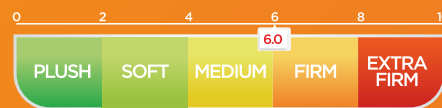

Active NRG

3-Zone
Pocket Spring

Zero Motion
Transfer

Anti Stress
Fabric

Side
Reinforced
System

Ventilation

VELOCITY

Velocity is a Pocket Spring mattress with a tight top. This mattress has been carefully put together to provide deep, enriching sleep so that you wake up feeling fully energised.