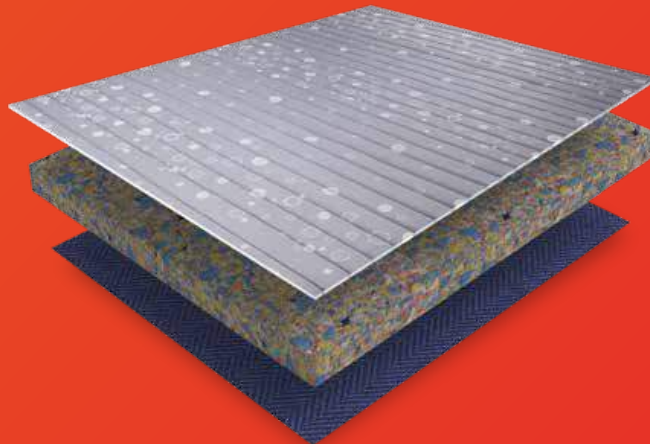

TATVA is designed to give you

- Natural Latex Foam contours and conforms to your body shape providing luxurious comfort and enhanced support.
- The high density coir layer provides firm support.
- The specially designed 3D Spacer Mesh Layer adds to the firmness and resilience of the mattress.
- The pin core on the Latex Foam allows for high breathability resulting in increased air circulation. This combined with the chemical free property of latex makes Tatva a cool and refreshing mattress to sleep on.
- The specially developed organic cotton fabric further enriches the wholesome sleep experience that Tatva mattress provides.

ELEMENT

Element is a bonded foam mattress with a firm durable core for enhanced comfort and support. This mattress is quilted on both sides giving you the flexibility to flip over the mattress.

Element is designed to give you

- The Rebonded Foam core is very durable and provides a firm support.
- Two sided quilting which allows you to flip the mattress time to time
- The foam quilted layer provides comfort.

Ventilation

SRS
Side
Reinforced
System

— PU Foam Quilted
Knitted Fabric

— Rebonded Foam

— PU Foam Quilted
Knitted Fabric

REVITAL

Revital is a dual sided mattress that comes with one firmer side and another softer side giving you the choice of dual comfort.