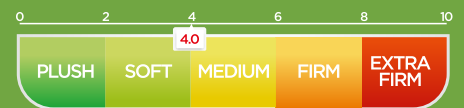

KAYA

Kaya is a 100% natural pin core Latex Foam mattress, conceived for those who truly seek the authenticity and simplicity of a natural sleeping surface. Upholding the principles of sustainable living at heart, Kaya is a 100% biodegradable mattress and carefully crafted to be completely chemical-free.