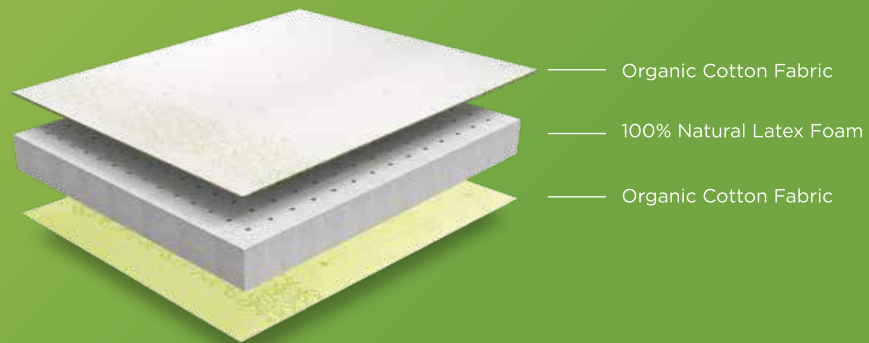

KAYA is designed to give you

- Natural Latex Foam contours and conforms to your body shape providing luxurious comfort and enhanced support.
- The pin core on the Latex Foam allows for high breathability resulting in increased air circulation. This combined with the chemical free property of latex makes Kaya a cool and refreshing mattress to sleep on.
- The specially developed Organic Cotton fabric further enriches the wholesome sleep experience that Kaya mattress provides.

Chemical Free

Bio Degradable

Pin Core Latex

Organic
Cotton
Fabric

Ventilation

PRANA

Prana mattress is medley of wholesome natural goodness of pin core Latex Foam, the resilience of the new age 3D Spacer Mesh and 3-Zoned Pocket Spring layer. This unique combination makes the sleeping experience on Prana unsurpassable.

PRANA is designed to give you

- Natural Latex Foam contours and conforms to your body shape providing luxurious comfort and enhanced support.
- The pocket springs are designed to be 3-Zoned resulting in optimum postural alignment, spine relief and back support.
- The Zero Motion Transfer property of pocket spring layer provides immunity against your partner's sleep movement.
- The specially designed 3D Spacer Mesh Layer adds to the firmness and resilience of the mattress.
- The pin core on the Latex Foam allows for high breathability resulting in increased air circulation.
This combined with chemical free property of the latex makes Prana a cool and refreshing mattress to sleep on.
- The specially developed Organic Cotton fabric further enriches the wholesome sleep experience that Prana mattress provides.

Chemical Free

3-Zone
Pocket
Spring

Pin Core Latex

Organic
Cotton
Fabric

3D Spacer
Mesh

Ventilation

TATVA

Tatva mattress combines the wholesome goodness of two natural elements, 100% natural pin core Latex Foam and high density coir. This combined with the resilience of the new age 3D Spacer Mesh makes the sleeping experience on Tatva a transcending experience.