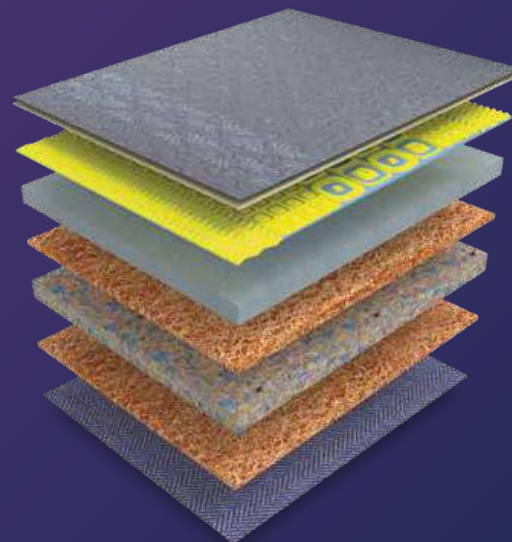

BACK MAGIC

Back Magic is an Orthopedic mattress featuring a dense core made of sandwiched layers of high density coir and rebonded foam. This mattress features an advanced 5-zone orthopedic support layer, exclusive to Duroflex and recommended by the experts at the National Health Academy.

BACK MAGIC is designed to give you

- Advanced 5-zone orthopedic layer, provides differentiated support to the 5-zones of the body resulting in the most optimum spinal alignment, postural correction and back support.
- The unique Rebonded Foam and high density coir core is very durable and provides a firm support

Ventilation

High-Density
Coir

Side
Reinforced
System

Knitted Fabric with PU
Foam Quilting

5-zoned Doctor Recommended
Orthopedic Layer

PU Foam

High Density Coir

Rebonded Foam

High Density Coir

Jacquard Woven Fabric

ENERGISE

Know that feeling when you wake up in the morning all set to seize the day? Neither do we. We didn't, until the birth of Energise, at least. This is a mattress that works all night so you wake up charged up. It comes with Heat Absorption Technology™ that regulates your body temperature throughout the night and ensures that you get a cool, sweat-free sleep. It also packs in other innovative features like ACTIVE NRG layer, QUBE cell technology and Anti-Stress technology. This is the mattress mankind has been dreaming of, so you can wake up readyFor Tomorrow.