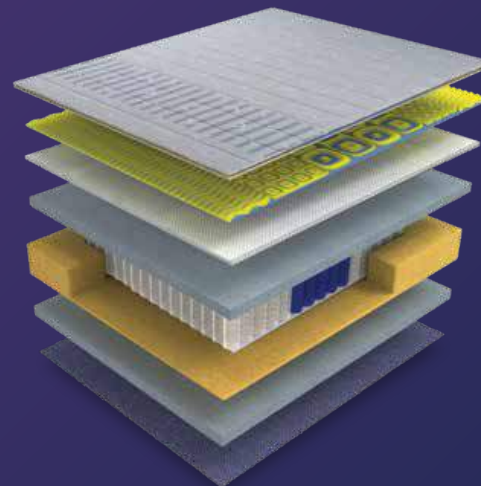

POSTURE PERFECT is designed to give you

- Advanced 5-zone orthopedic layer, provides differentiated support to the 5-zones of the body resulting in the most optimum spinal alignment, postural correction and back support.
- The Heat Absorption Technology™ proactively regulates your body temperature for a cool, sweat-free sleep.
- The Pocket Spring and PU Foam Hybrid Core of this mattress forms a strong durable core giving firm back support.
- The Zero Motion Transfer property of pocket spring layer provides immunity against your partner's sleep movement.
- Specially developed 3D Spacer Mesh layer provides enhanced resilience.
- Memory foam provides pressure relief and a luxurious plush comfort resulting in a de-stressing sleep.

3D Spacer Mesh

Memory Foam

Side Reinforced System

3-Zone Pocket Spring

- Memory Foam Quilted with Heat Absorption Technology™
- 5-zoned Doctor Recommended Orthopedic Layer
- 3D Spacer Mesh
- PU Foam
- 3-Zoned Pocket Springs
- PU Foam
- Jacquard Woven Fabric

BALANCE

Advanced 5-zone orthopedic layer, provides differentiated support to the 5-zones of the body. Balance is an Orthopedic mattress with Rebonded Foam and a specially developed Ortho Foam Core topped with memory foam. This mattress features an advanced 5-zone orthopedic support layer, exclusive to Duroflex and recommended by the experts at the National Health Academy.

BALANCE is designed to give you

- Advanced 5-zone orthopedic layer, provides differentiated support to the 5-zones of the body resulting in the most optimum spinal alignment, postural correction and back support.
- The Heat Absorption Technology™ proactively regulates your body temperature for a cool, sweat-free sleep.
- The unique Rebonded Foam and a specially developed Ortho Foam sandwiched core is very durable and provides a firm support.
- Memory foam quilting provides pressure relief and a luxurious plush comfort resulting in a de-stressing sleep.