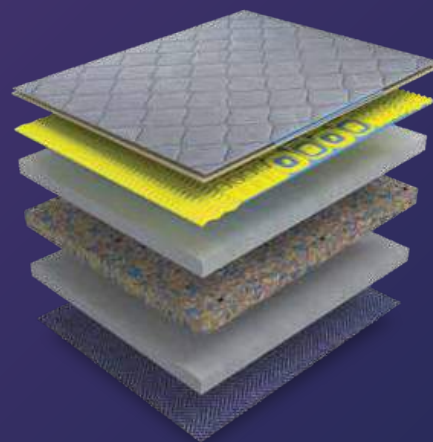

BALANCE

Advanced 5-zone orthopedic layer, provides differentiated support to the 5-zones of the body. Balance is an Orthopedic mattress with Rebonded Foam and a specially developed Ortho Foam Core topped with memory foam. This mattress features an advanced 5-zone orthopedic support layer, exclusive to Duroflex and recommended by the experts at the National Health Academy.

BALANCE is designed to give you

- Advanced 5-zone orthopedic layer, provides differentiated support to the 5-zones of the body resulting in the most optimum spinal alignment, postural correction and back support.
- The Heat Absorption Technology™ proactively regulates your body temperature for a cool, sweat-free sleep.
- The unique Rebonded Foam and a specially developed Ortho Foam sandwiched core is very durable and provides a firm support.
- Memory foam quilting provides pressure relief and a luxurious plush comfort resulting in a de-stressing sleep.

Ventilation

Memory
Foam

Side
Reinforced
System

- Memory Foam Quilted with Heat Absorption Technology™
- 5-zoned Doctor Recommended Orthopedic Layer
- Ortho Foam
- Rebonded Foam
- Ortho Foam
- Jacquard Woven Fabric

BACK MAGIC

Back Magic is an Orthopedic mattress featuring a dense core made of sandwiched layers of high density coir and rebonded foam. This mattress features an advanced 5-zone orthopedic support layer, exclusive to Duroflex and recommended by the experts at the National Health Academy.