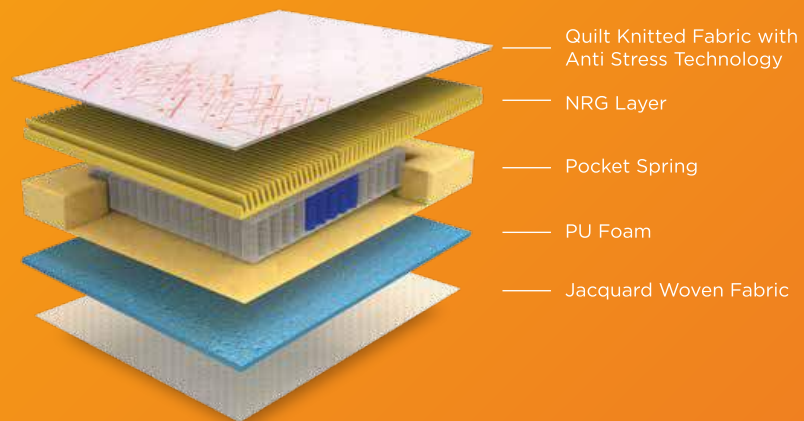

VELOCITY is designed to give you

- Optimum back support from the 3-Zoned Pocket Springs, without compromising on the softness of the mattress.
- Ultimate body contouring and perfect sleep posture made possible by the compact array of multiple Pocket Springs.
- Uninterrupted sleep as the Pocket Springs work hard to prevent motion transfer on the mattress, which means that your perfect slumber is not disrupted by other movements on the mattress.
- 3-Zoned Body Support from the Active NRG layer which allows for optimum pressure distribution, better blood circulation and enhanced muscle relaxation resulting in deep, enriching sleep.
- Anti-Stress Technology in the fabric which repels negative ions in the body.

Active NRG

3-Zone
Pocket Spring

Zero Motion
Transfer

Anti Stress
Fabric

SRS
Side
Reinforced
System

Ventilation

ACTIVE NXT

Active NXT is a high density dual side quilted foam mattress featuring our 3-Zoned Active NRG Layer for optimum body support and pressure distribution. It features our signature Anti Stress fabric for a relaxing , stress free sleep so you wake up feeling energised.

ACTIVE is designed to give you

- 3 Zoned Active NRG Layer provides optimum spinal alignment and zonal back support
- Anti- Stress Fabric repels negative ions for a positively charged sleep.
- Dual Side quilting let you flip and use the mattress as per your need.
- High density foam core provides firm support and lends durability to the mattress.