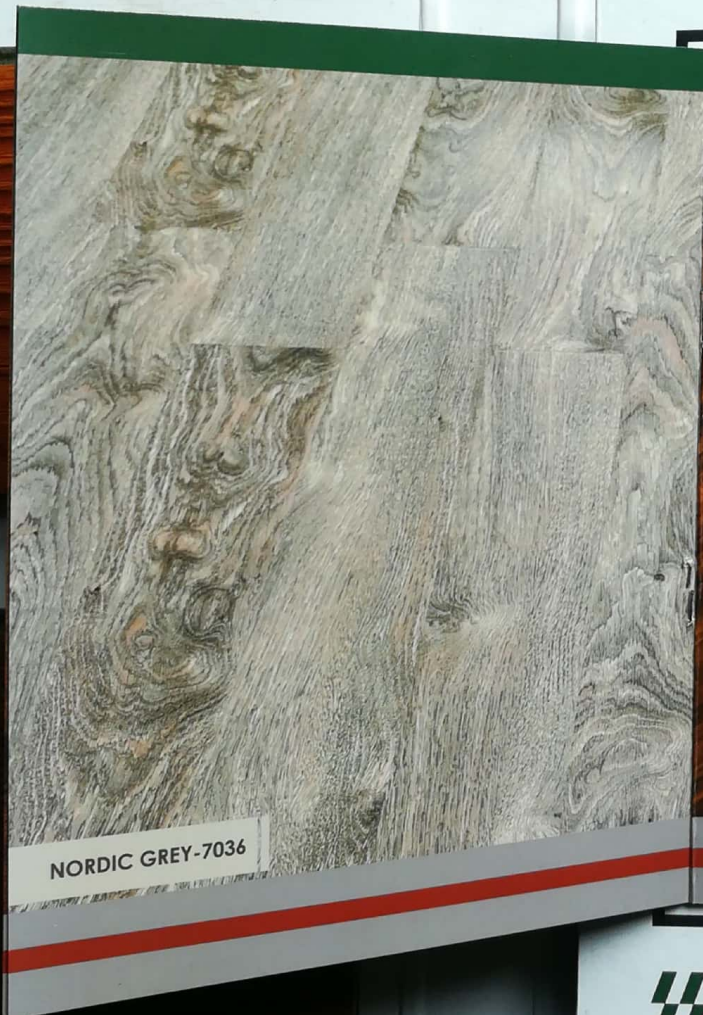

Floor-tex

COUNTRY CHERRY
CODE : 7038
810 x 103 x 8+2mm

Floor-tex

LATIN WALNUT
CODE : 7034
810 x 103 x 8+2mm

Floor-tex

REGAL BROWN
CODE : 7035
810 x 103 x 8+2mm

Floor-tex

COUNTRY OAK
CODE : 7033
810 x 103 x 8+2mm

Floor-tex

NORDIC GREY
CODE : 7036
810 x 103 x 8+2mm

Floor-tex

BRAZILIAN TAN
CODE : 7037
810 x 103 x 8+2mm

Xtra Small Planks

Floor-tex[®]
Adding more to life

Collection	XS
Surface Structure	Embossed Surface with Hard Wood Look Texture - U Groove
Overlay	Highly Resistant Surface impregnated with Melamine Resins and Aluminium Oxide
Substrate	High Density Fibre Board of E1 Standards
Balancer	Melamine impregnated paper
Abrasion Class	AC5, Class 33
Application Areas	Ideal for Heavy Residential and General Commercial Use
Installation	Arc Click System & Wax Coated with Foam Backing
Dimensions	810 x 103 x 8+2mm
Boards/Box	36 Pcs.
Area/Box	3.00 sq.mtrs per box/32.28 sq.ft per box.