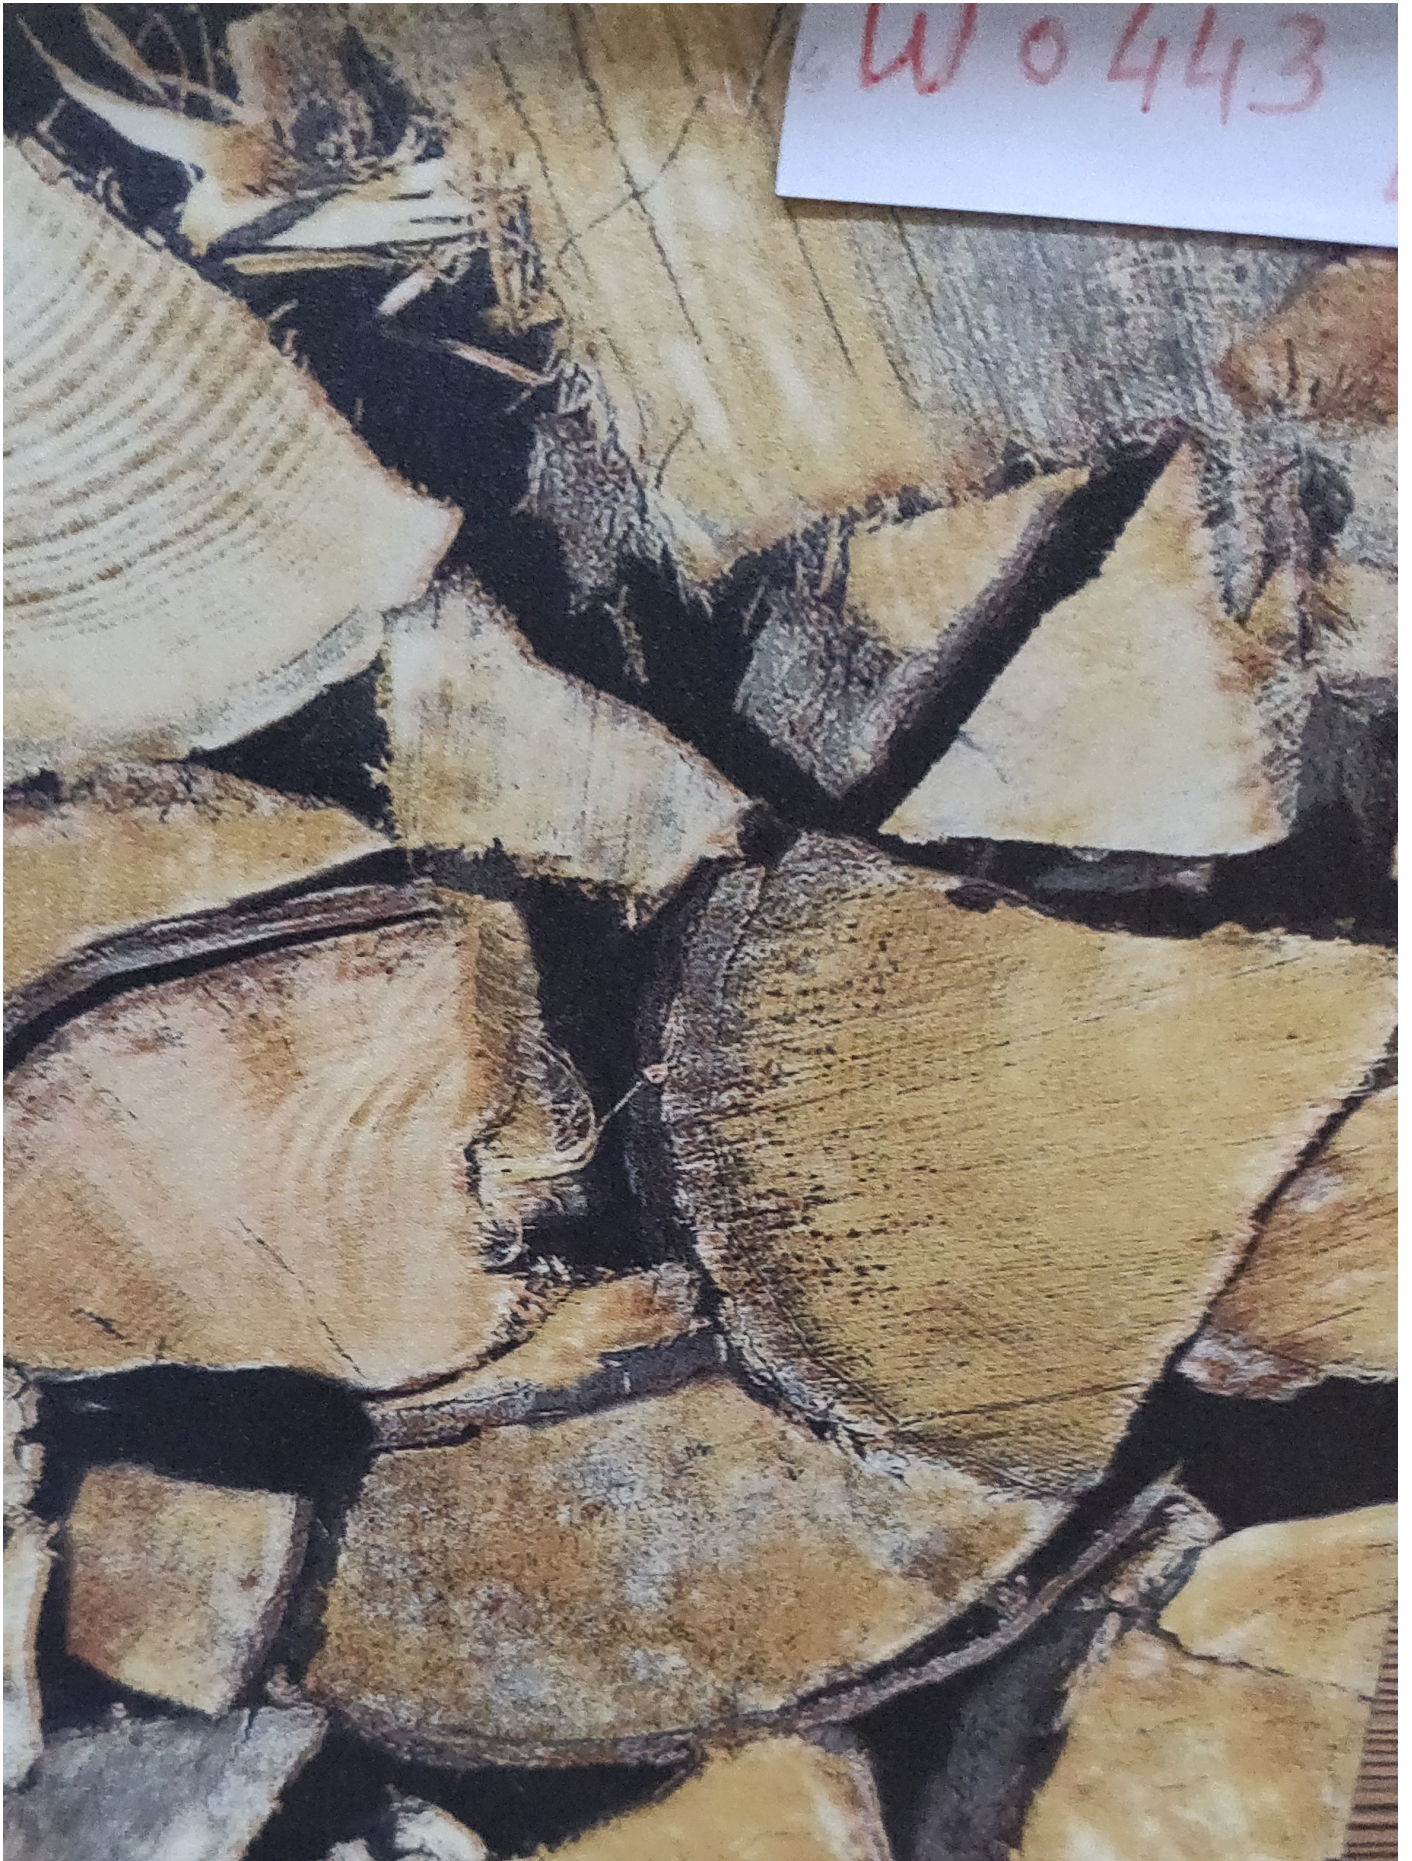

W-0.363

W0421

W-0322

419

W-303

W-266

W-239

W-0198

LW 0127

W-117

M-001  
Size: 48"

W-002  
Size: 48"

N.003

W-006

Size: 48"

W.006

Size: 48"

M-007  
Size: H8"

N-008

size: 48'

A close-up photograph of a wood grain surface, showing vertical lines and a mix of brown and tan colors. A light blue rectangular label is attached to the bottom right corner of the wood. The label contains two lines of handwritten text in black ink.