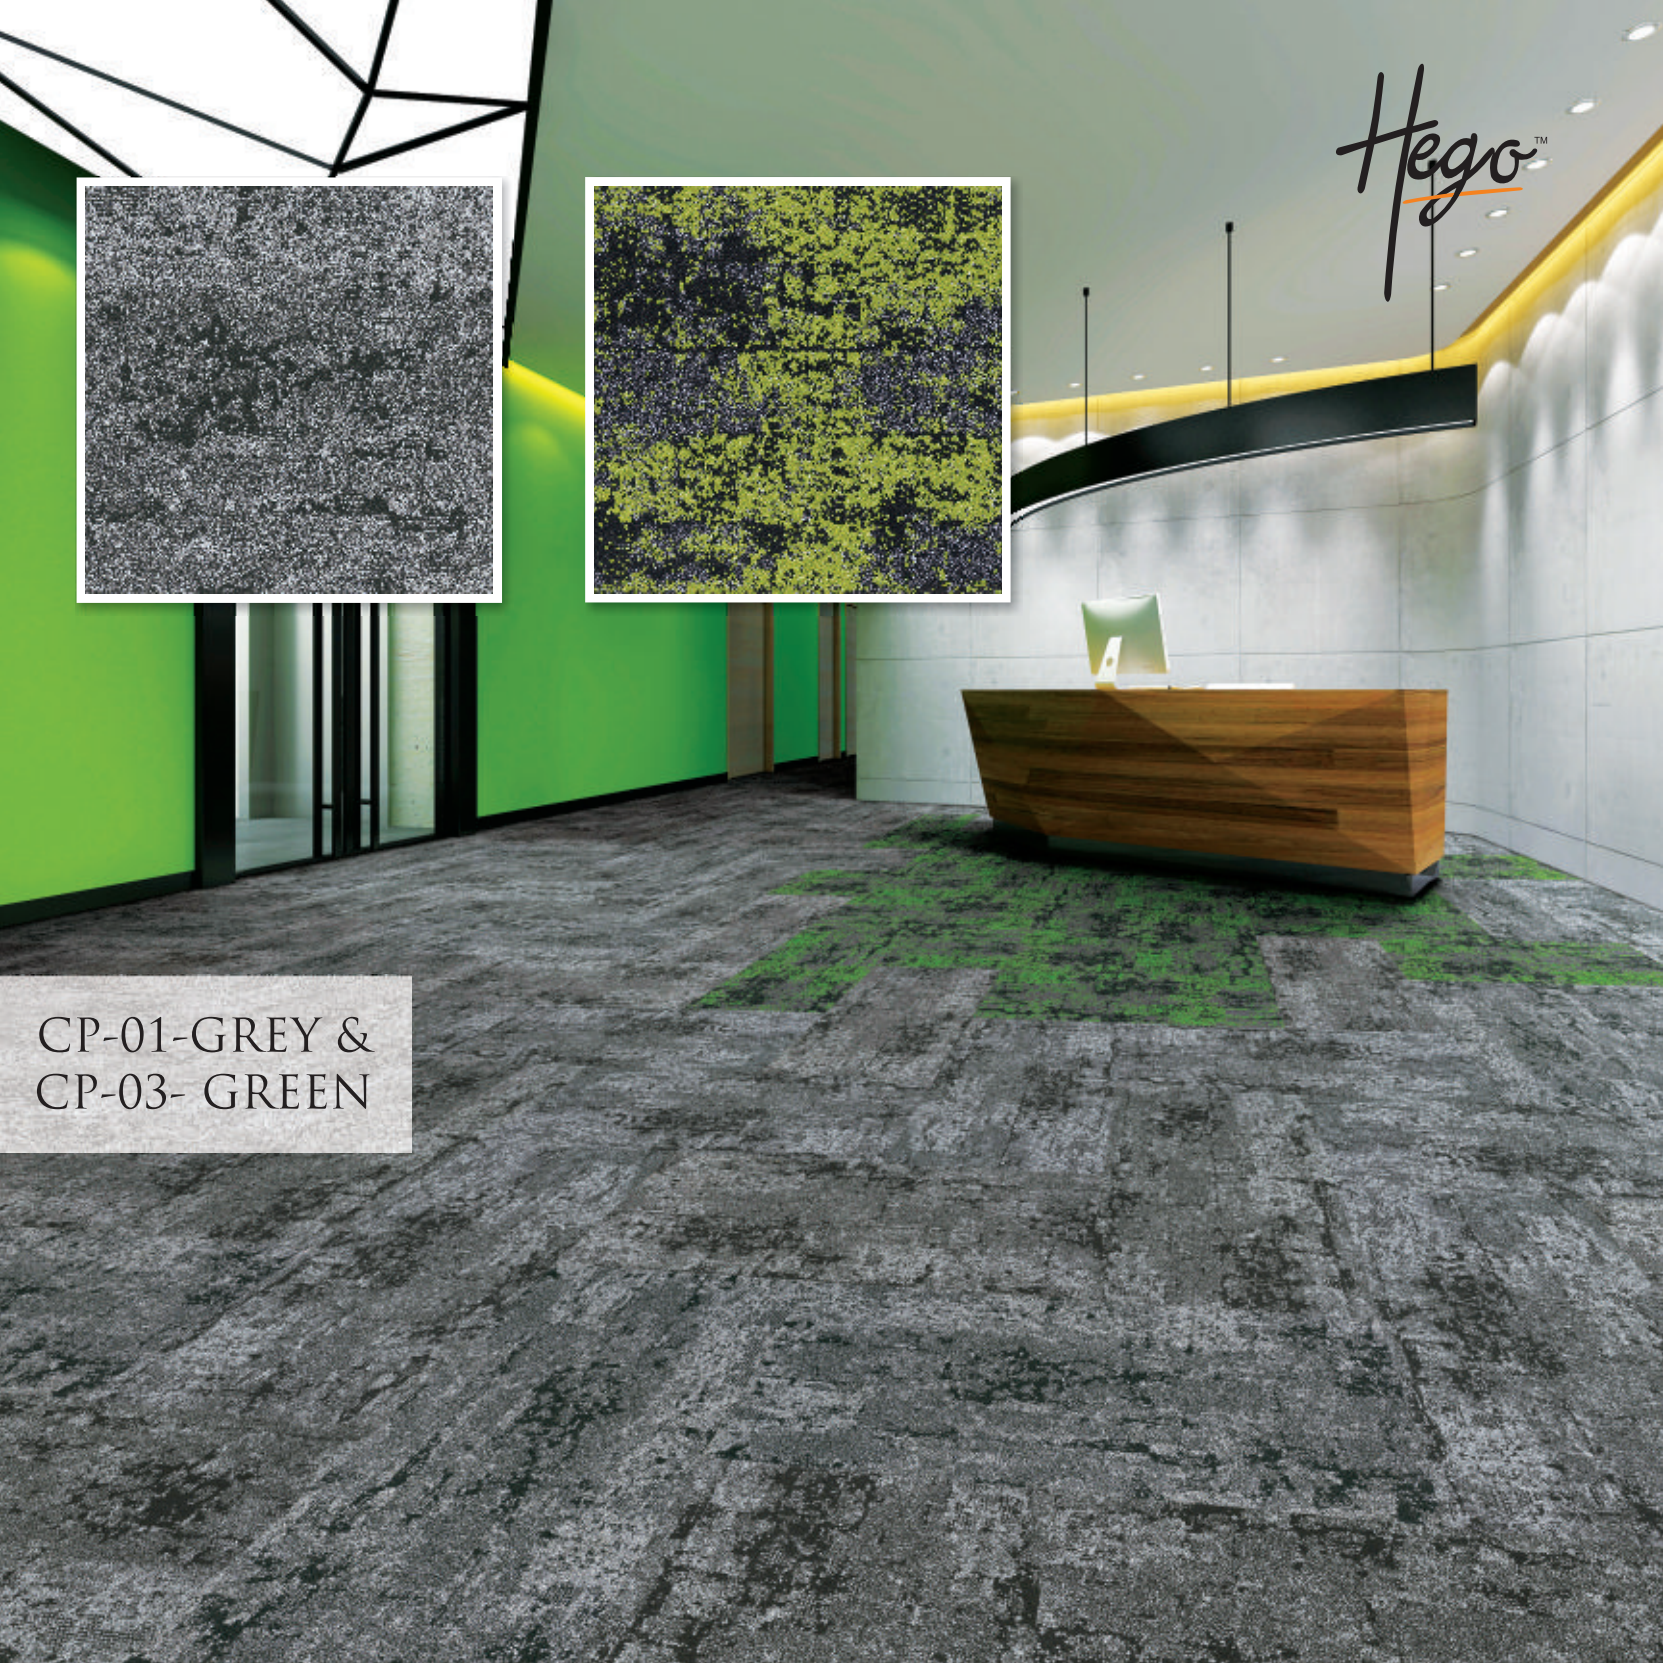

Hegro™

CP-01-GREY &
CP-03-GREEN

Hego™

CP-01-GREY &
CP-03- GREEN

The Hegco logo is presented within a square tile that has a dark, textured background. The logo itself is written in a white, cursive script font, with a thin orange horizontal line underlining the 'o'.