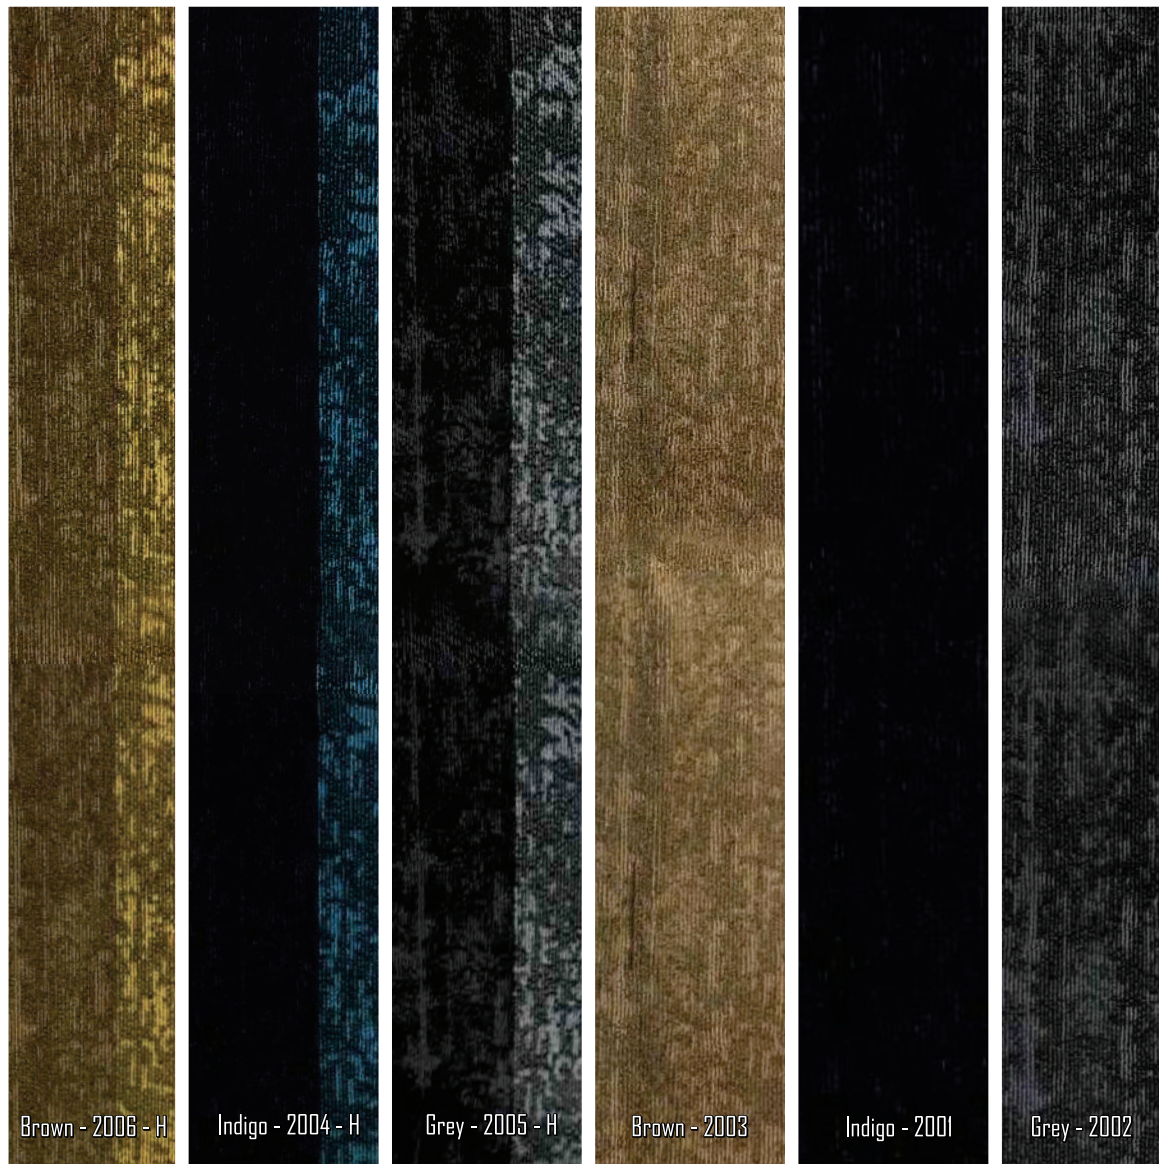

Hegro™

**Sketch**  
DESIGNER CARPET PLANK

An evolution of traditional square carpet tiles, our 25 x 100 cm Planks offer a new world of interior design possibilities, with greater flexibility, minimal waste and more creative freedom. Sketch Planks show what's possible outside the traditional carpet tile aesthetic. Use plain planks & highlighter planks together to create to expand your modular horizons, giving you the freedom to create fresh, exciting designs. Our highlighter planks come in multiple widths which gives a controlled inconsistency and excitement at the same time.

*Sketch*

DESIGNER CARPET PLANK

GREY - 2002

*Hego*

*Sketch*  
DESIGNER CARPET PLANK

GREY - 2002 &  
GREY - 2005 - H

*Hego*

*Sketch*  
DESIGNER CARPET PLANK

GREY - 2002 &  
GREY - 2005 - H

*Hego*<sup>TM</sup>

*Sketch*  
DESIGNER CARPET PLANK

INDIGO - 2001 &  
INDIGO - 2004 - H

*Hego*<sup>TM</sup>

*Sketch*

DESIGNER CARPET PLANK

INDIGO - 2001 &  
INDIGO - 2004 - H

*Hego*<sup>TM</sup>

*Sketch*  
DESIGNER CARPET PLANK

INDIGO - 2001 &  
INDIGO - 2004 - H

*Hego*<sup>™</sup>

*Sketch*

DESIGNER CARPET PLANK

BROWN - 2003 &  
BROWN - 2006 - H

*Hego*<sup>™</sup>