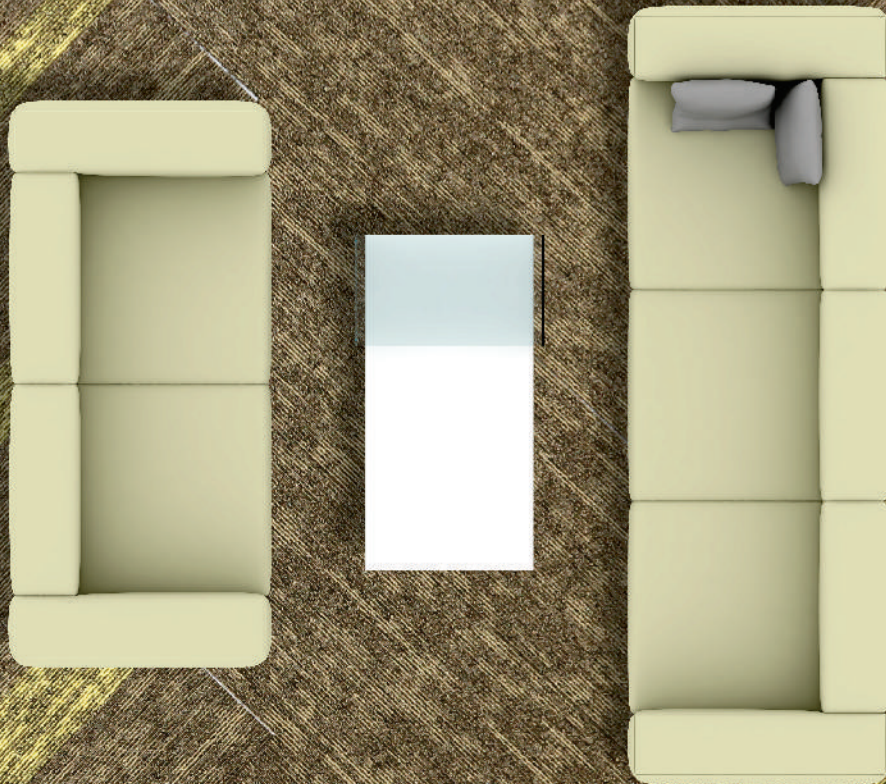

Hegro™

**Sketch**  
DESIGNER CARPET PLANK

An evolution of traditional square carpet tiles, our 25 x 100 cm Planks offer a new world of interior design possibilities, with greater flexibility, minimal waste and more creative freedom. Sketch Planks show what's possible outside the traditional carpet tile aesthetic. Use plain planks & highlighter planks together to create to expand your modular horizons, giving you the freedom to create fresh, exciting designs. Our highlighter planks come in multiple widths which gives a controlled inconsistency and excitement at the same time.

*Hego*<sup>TM</sup>

*Sketch*  
DESIGNER CARPET PLANK

INDIGO - 2001 &  
INDIGO - 2004 - H

*Hego*<sup>™</sup>

*Sketch*

DESIGNER CARPET PLANK

BROWN - 2003 &  
BROWN - 2006 - H

*Hego*<sup>™</sup>

*Sketch*  
DESIGNER CARPET PLANK

BROWN - 2003

*Hego*<sup>TM</sup>

Today's modern office environments with open office systems are designed for flexibility to accommodate frequent layout changes. A modular floor can be quickly adapted to new requirements thereby reducing the cost of reorganisation.