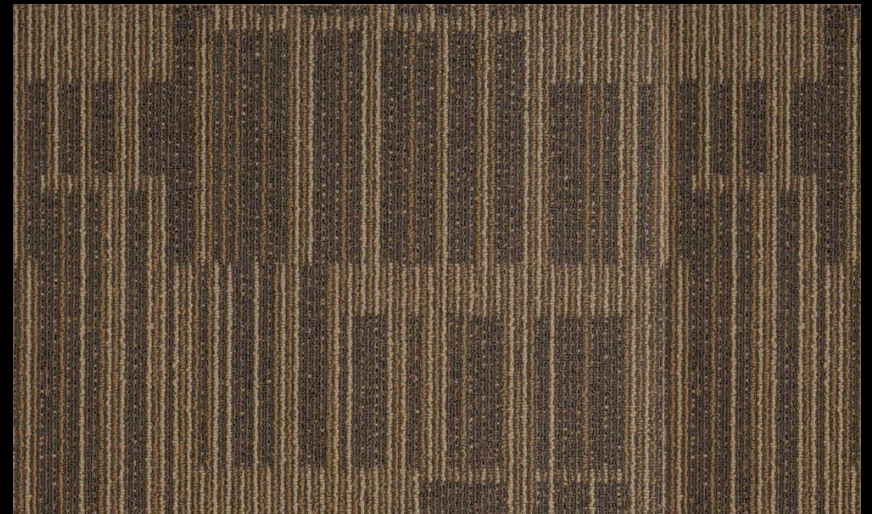

Hegro™

*Multi Level Loop Scroll Collection*

OSCAR

*Carpet Tile with Style*

HO-4301-BLACK

HO-4303-D.BROWN

HO-4307-BLUE

HO-4309-BEIGE

HO-4307-BLUE

## TECHNICAL SPECIFICATIONS

Construction	Tufted Multi Level Loop
Yarn/Fibre	100% BCF Olefin
Pile Weight	680 gsm
Pile Height	6 / 5 / 3 mm
Backing	PVC Backing
Size	60cm x 60cm (2ft. x 2ft.)
Qty in Box	7.432 Sq. mtr. (80 Sq.ft.)
Area of Use	Commercial Heavy Duty

HO-4309- BEIGE

Sound  
Insulation

Anti-static

Colorfast

Wearproof

Reduced  
Flammability

Anti-slip