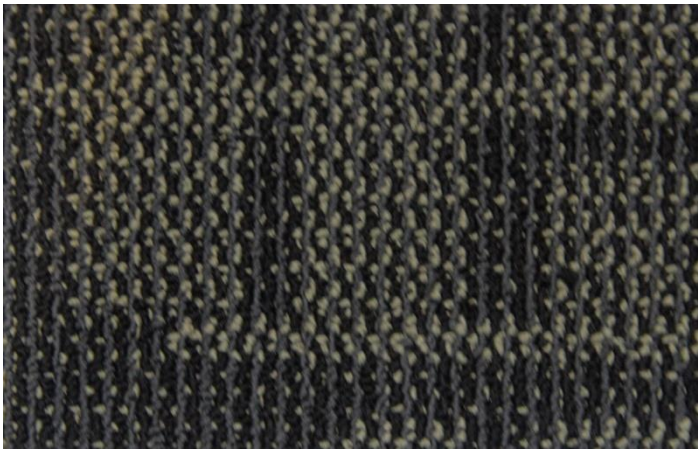

RF- 701- BROWN

RF- 702- CHOCLATE

RF- 703- GREY

RF- 704- BLUE

Multi Level Scroll Collection
REFLECTION
Luxurious Broad Loom Carpet

TECHNICAL SPECIFICATIONS

FIBRE	Polypropylene BCF
CONSTRUCTION	1/12" Multi Level Scroll
DYE METHOD	Solution Dyed
PILE HEIGHT	5 - 7 mm
PILE WEIGHT	750 Gr / M²
PRIMARY BACKING	Woven Polypropylene
SECONDARY BACKING	Action Back
STANDARD ROLL WIDTH	4 Mtr.
STANDARD ROLL LENGTH	35 Mtr.