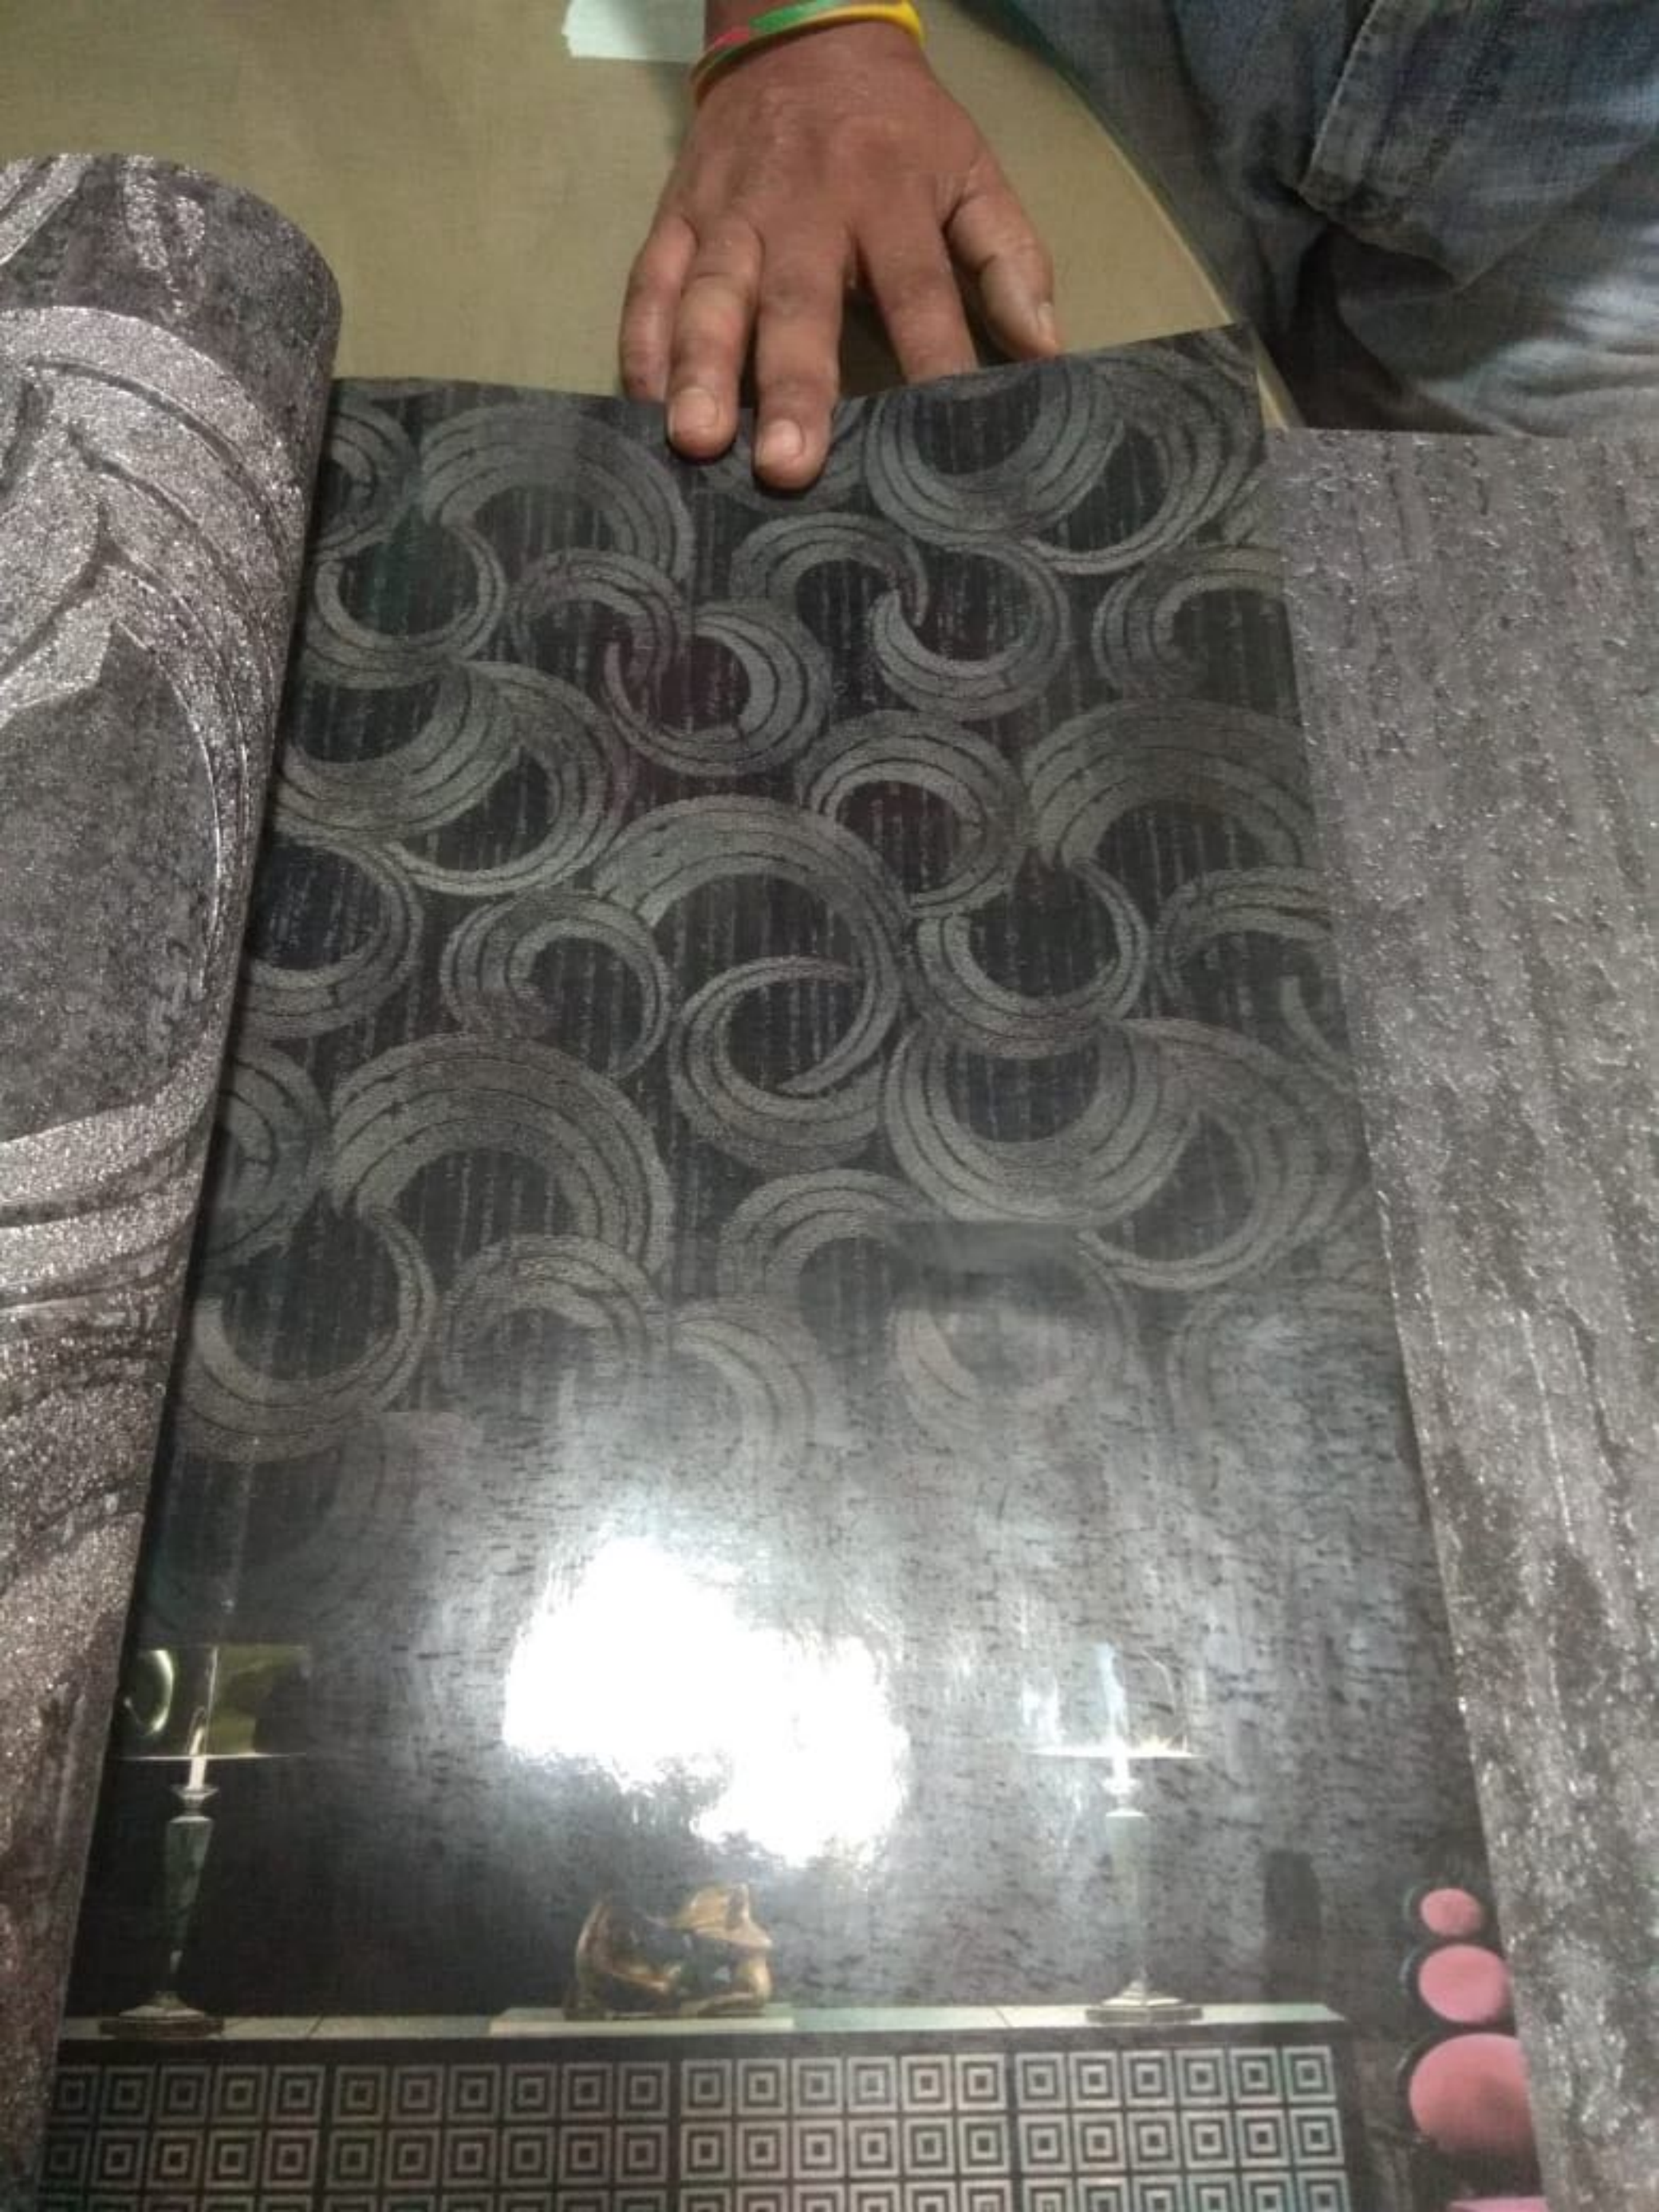

...UTION FREE WALLPAPER

Effetto valigia chic: per questa composizione che apre spazi del momento.  
La trasparenza della pittura in lacca bianca e pareti spesse  
modellate porta CD2002 in lacca bianca spessa e impermeabile dalla luce integrata.  
A chic valise effect for this arrangement that with contemporary taste.  
The CD2002 shell in matt burgundy lacquer is enriched by an integrated light.

Setta legge luminosa Effetto valigia chic  
Shined with Effect lacquer wood door  
von innen beleuchtete holzer in ausführung gelackte eiche

**Classical Heritage**

SAFE POI

CY

03

3 x 0m

Lighting

www.royal.com

www.royal.com

www.royal.com

A black, ornate side table with two lamps and a rolled-up document, set against floral wallpaper. The table features intricate carvings and a polished surface. The lamps have black shades and thin metal stems. The background is a dark wallpaper with a light-colored floral pattern. A window with a wooden frame is visible on the left side of the image.