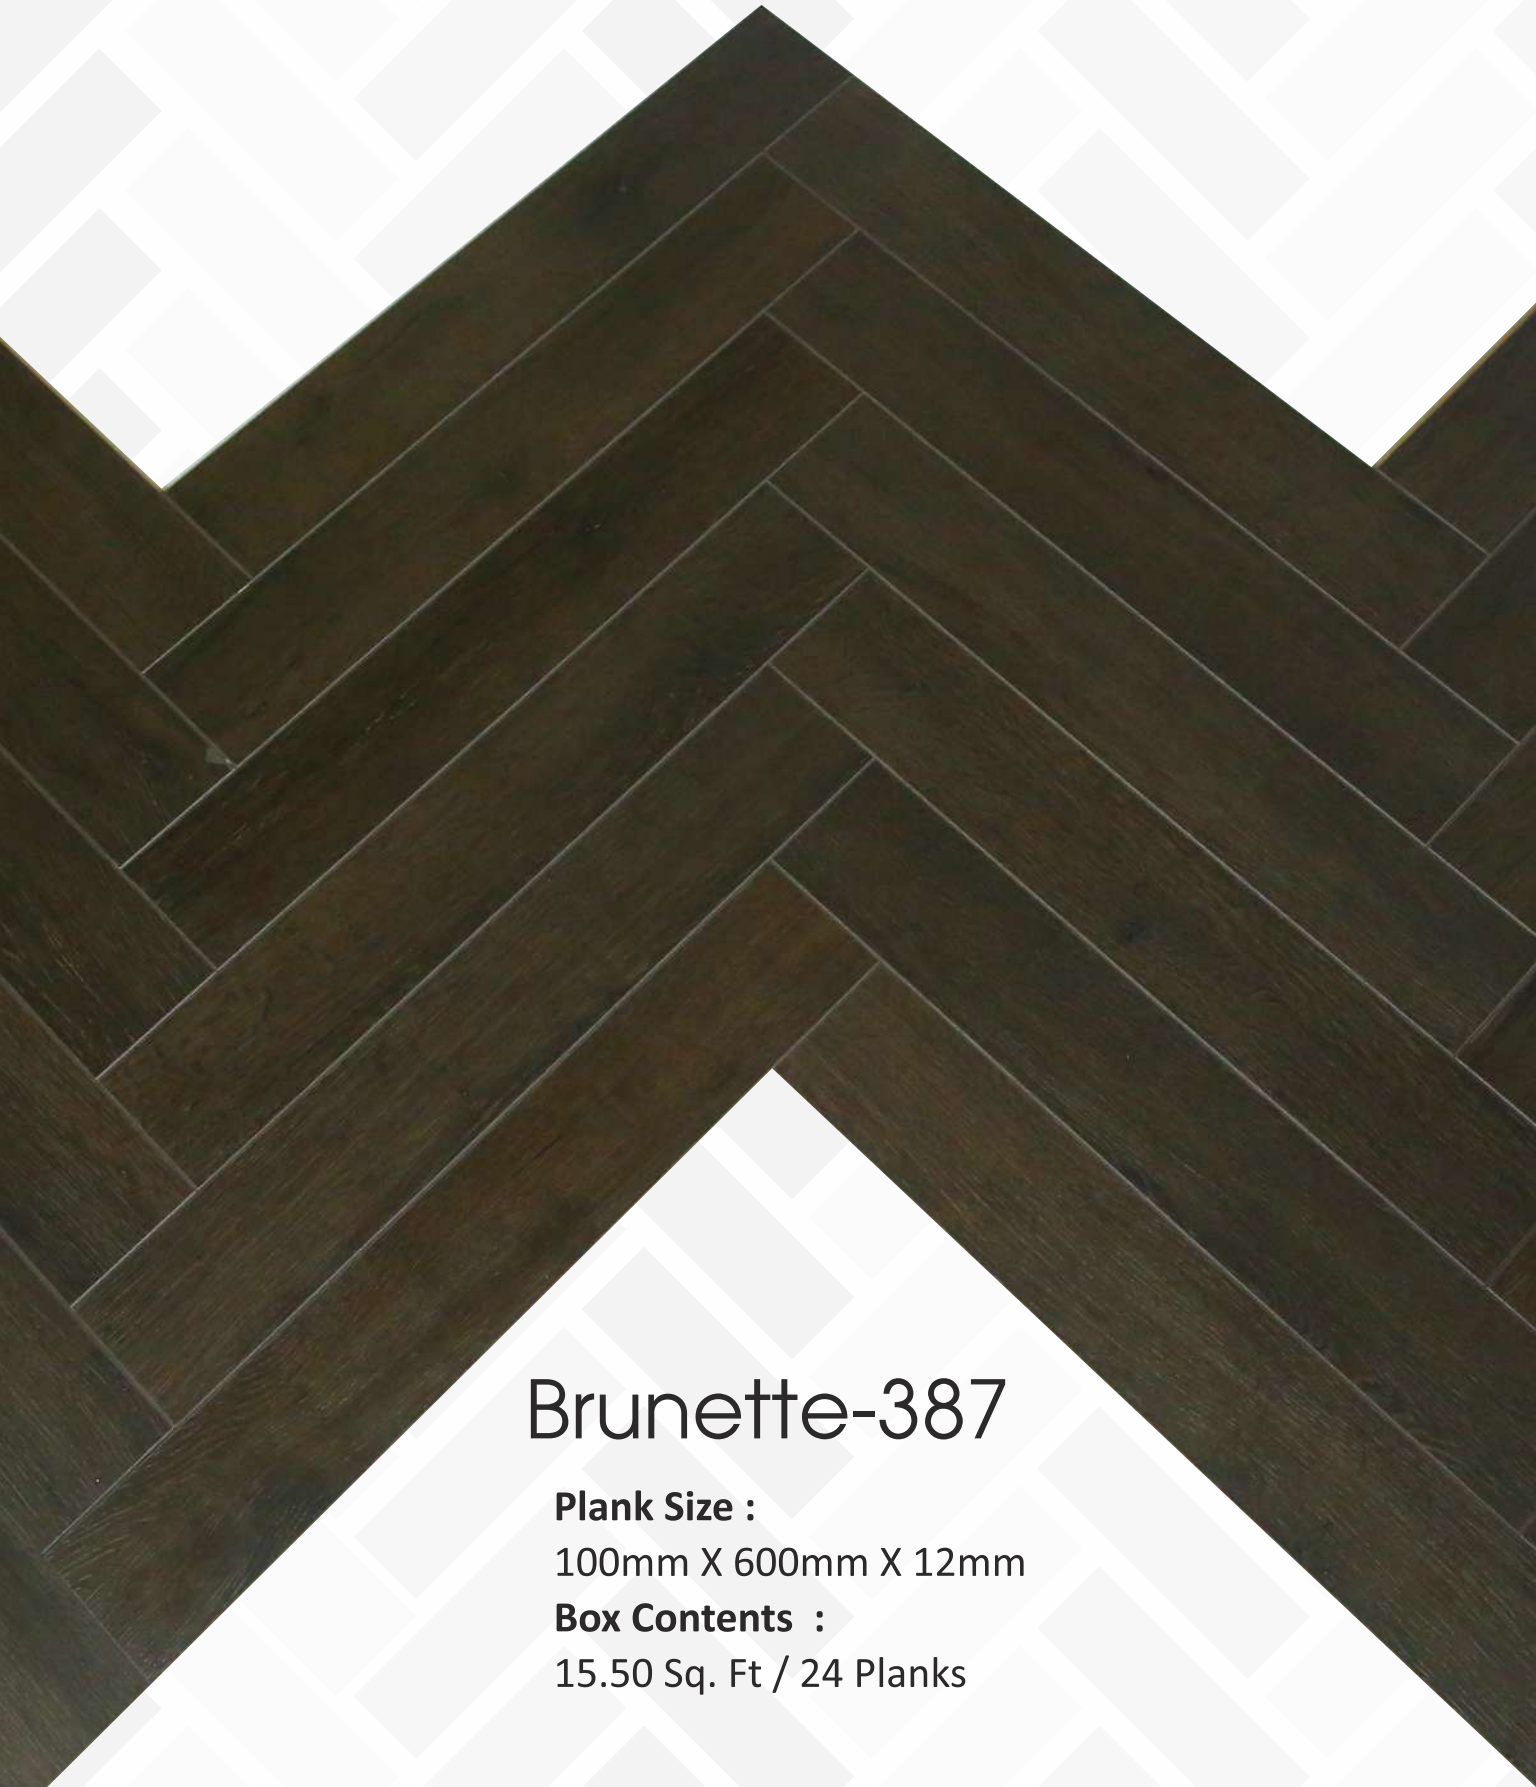

HERRINGBONE PARQUET PATTERN FLOOR

 **DECOVO™**
FLOORING WITH A PROMISE

WOODEN

Herringbone is known to be one of the first parquet pattern developed in Europe. In 1539, Franco is the first, King of France, used this design on is Fontainebleau castle in Paris. For this job, he specially hired a craftsmen away from Italy. Herringbone parquet is a classic European pattern that is made from laminate and assembled on a right angle that creates the typical V shape. Our knowledge of designs, aesthetics in color and dimensions will help you create a laminate parquet floor that will become a much loved addition to the space that becomes its home.

LAMINATE
FLOORING

12mm
AC4

HERRINGBONE PARQUET

PATTERN FLOOR

Teak-70015

Plank Size :

100mm X 600mm X 12mm

Box Contents :

15.50 Sq. Ft / 24 Planks

HERRINGBONE PARQUET

PATTERN FLOOR

Voilet-383

Plank Size :

100mm X 600mm X 12mm

Box Contents :

15.50 Sq. Ft / 24 Planks

HERRINGBONE PARQUET

PATTERN FLOOR

Brunette-387

Plank Size :

100mm X 600mm X 12mm

Box Contents :

15.50 Sq. Ft / 24 Planks

HERRINGBONE
PARQUET
PATTERN FLOOR