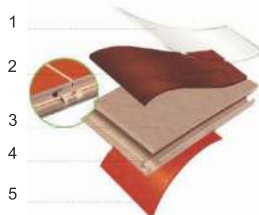

HERRINGBONE PARQUET PATTERN FLOOR

Herringbone is known to be one of the first parquet pattern developed in Europe. In 1539, Franco is the first, King of France, used this design on is Fontainebleau castle in Paris. For this job, he specially hired a craftsmen away from Italy. Herringbone parquet is a classic European pattern that is made from laminate and assembled on a right angle that creates the typical V shape. Our knowledge of designs, aesthetics in color and dimensions will help you create a laminate parquet floor that will become a much loved addition to the space that becomes its home.

INSTALLATION PATTERN

600 x 100 x 12mm

Herringbone

Diagonal Basket Wave

Double Herringbone

Basket Wave

Diagonal Herringbone

Brick

Technical Details

| | |
|----------------------|------------------------|
| Dimensions (Decor) | 100 x 600mm |
| Thickness of Element | 12mm |
| Package | 24Planks 15.50sq.ft |

E1
HCHO
CE
EN13329:2006

Design