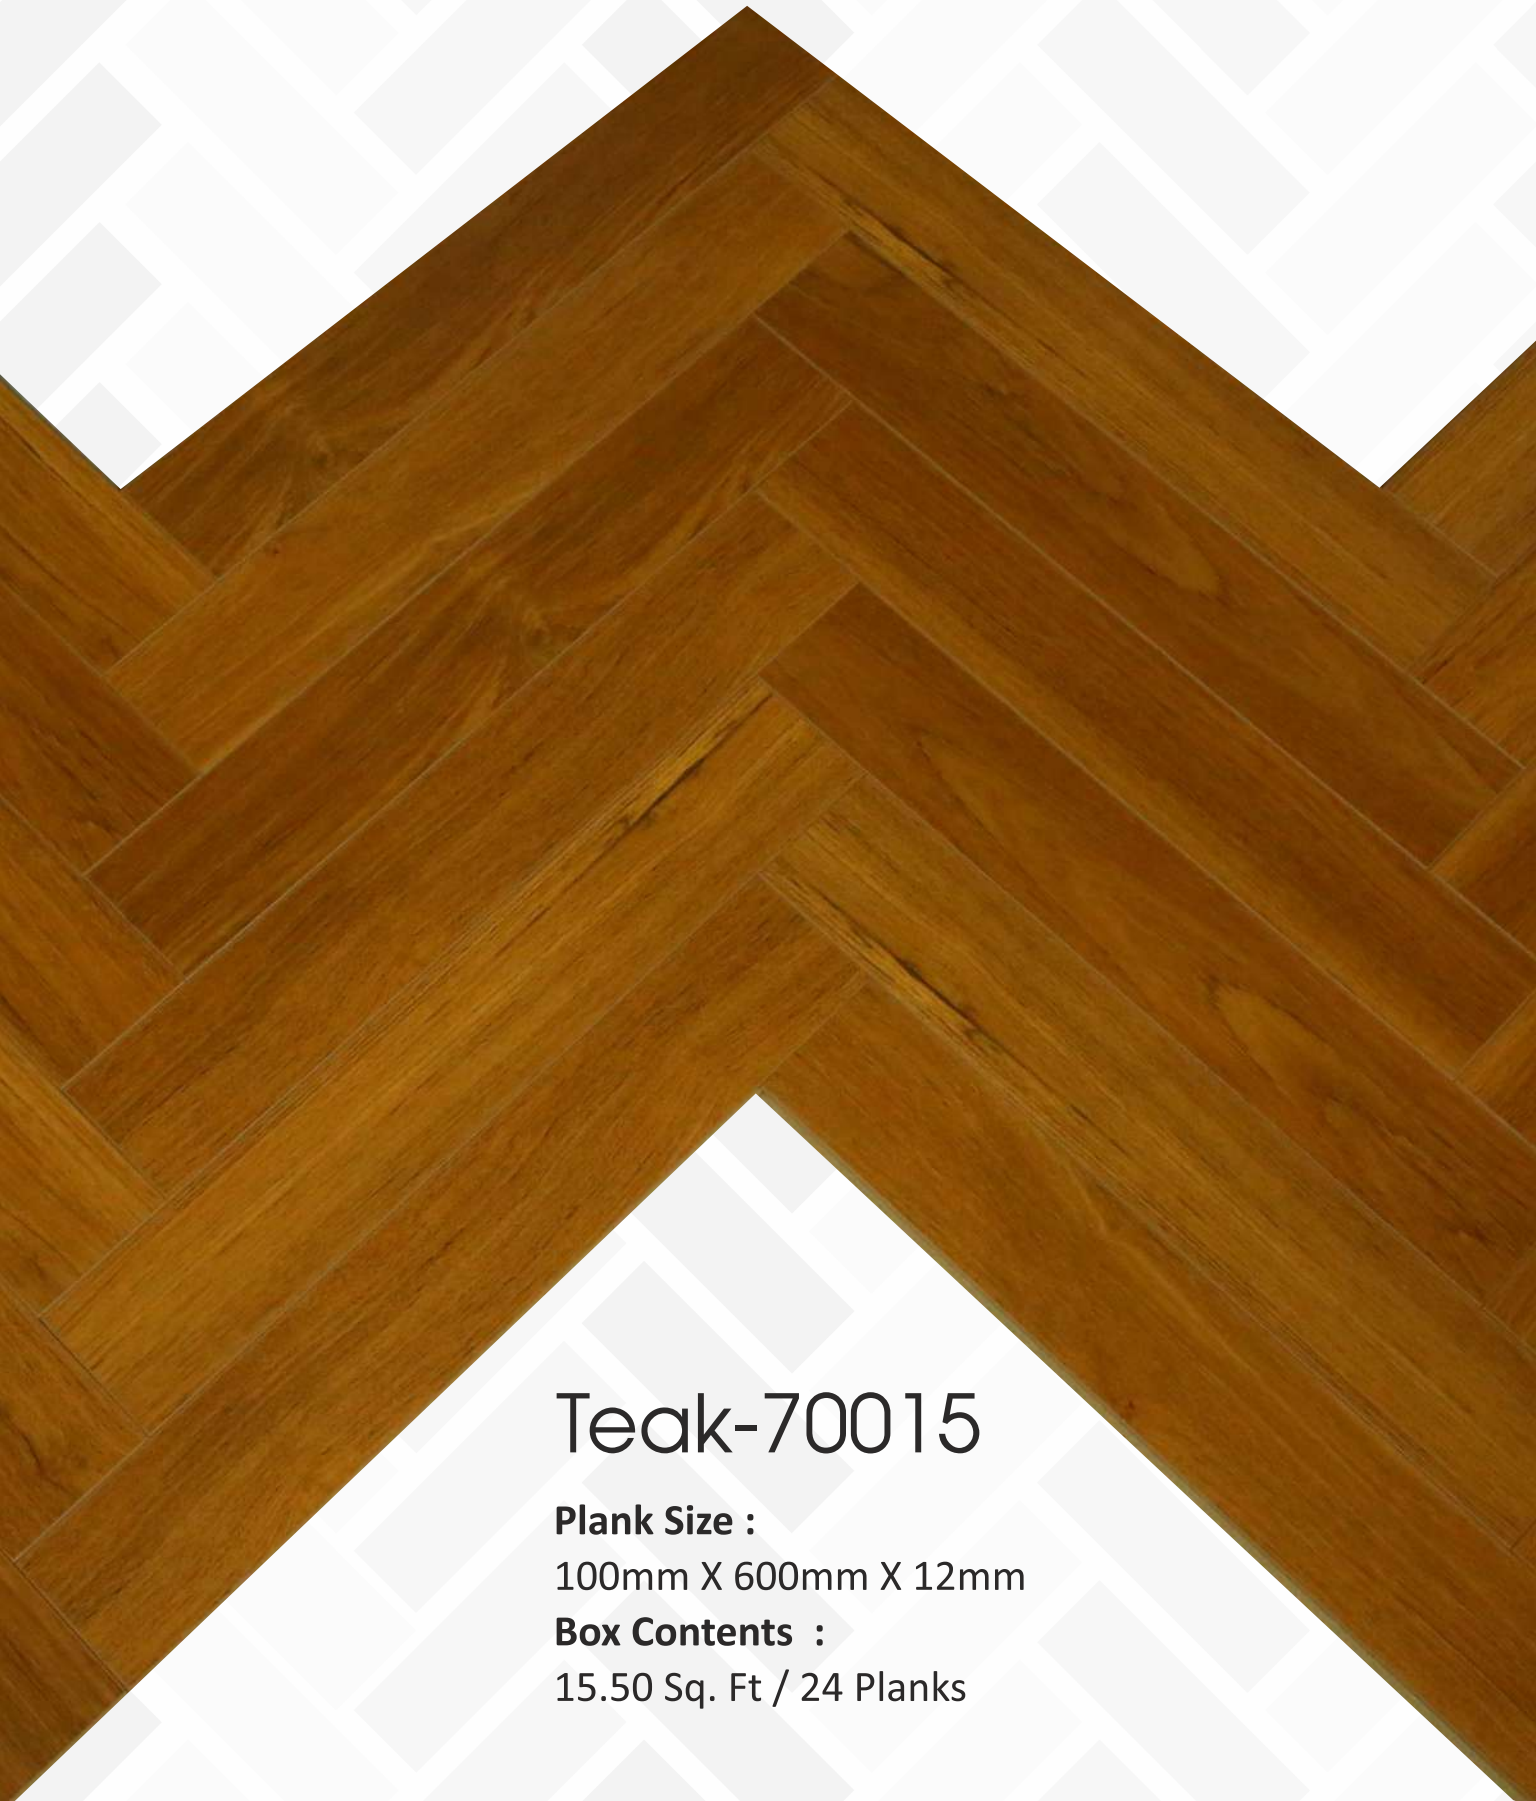

HERRINGBONE PARQUET PATTERN FLOOR

 **DECOVO™**
FLOORING WITH A PROMISE

WOODEN

Herringbone is known to be one of the first parquet pattern developed in Europe. In 1539, Franco is the first, King of France, used this design on is Fontainebleau castle in Paris. For this job, he specially hired a craftsmen away from Italy. Herringbone parquet is a classic European pattern that is made from laminate and assembled on a right angle that creates the typical V shape. Our knowledge of designs, aesthetics in color and dimensions will help you create a laminate parquet floor that will become a much loved addition to the space that becomes its home.

LAMINATE
FLOORING

12mm
AC4

HERRINGBONE PARQUET

PATTERN FLOOR

Teak-70015

Plank Size :

100mm X 600mm X 12mm

Box Contents :

15.50 Sq. Ft / 24 Planks

HERRINGBONE PARQUET

PATTERN FLOOR

Voilet-383

Plank Size :

100mm X 600mm X 12mm

Box Contents :

15.50 Sq. Ft / 24 Planks