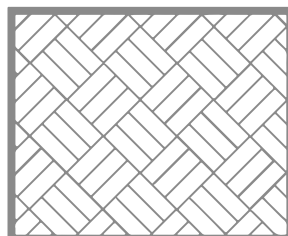

HERRINGBONE PARQUET PATTERN FLOOR

 **DECOVO™**
FLOORING WITH A PROMISE

WOODEN

Herringbone is known to be one of the first parquet pattern developed in Europe. In 1539, Franco is the first, King of France, used this design on is Fontainebleau castle in Paris. For this job, he specially hired a craftsmen away from Italy. Herringbone parquet is a classic European pattern that is made from laminate and assembled on a right angle that creates the typical V shape. Our knowledge of designs, aesthetics in color and dimensions will help you create a laminate parquet floor that will become a much loved addition to the space that becomes its home.

HERRINGBONE PARQUET PATTERN FLOOR

Romagna - 517

Plank Size : 100mm X 600mm X 12mm

Box Contents : 15.50 Sq. Ft / 24 Planks

HERRINGBONE
PARQUET
PATTERN FLOOR

Messina-5801

Plank Size : 100mm X 600mm X 12mm

Box Contents : 15.50 Sq. Ft / 24 Planks

HERRINGBONE PARQUET PATTERN FLOOR

Herringbone is known to be one of the first parquet pattern developed in Europe. In 1539, Franco is the first, King of France, used this design on is Fontainebleau castle in Paris. For this job, he specially hired a craftsmen away from Italy. Herringbone parquet is a classic European pattern that is made from laminate and assembled on a right angle that creates the typical V shape. Our knowledge of designs, aesthetics in color and dimensions will help you create a laminate parquet floor that will become a much loved addition to the space that becomes its home.

INSTALLATION PATTERN

600 x 100 x 12mm

Herringbone

Diagonal Basket Wave

Double Herringbone

Basket Wave

Diagonal Herringbone

Brick