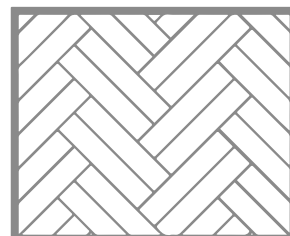

HERRINGBONE PARQUET PATTERN FLOOR

 **DECOVO™**
FLOORING WITH A PROMISE

WOODEN

Herringbone is known to be one of the first parquet pattern developed in Europe. In 1539, Franco is the first, King of France, used this design on is Fontainebleau castle in Paris. For this job, he specially hired a craftsmen away from Italy. Herringbone parquet is a classic European pattern that is made from laminate and assembled on a right angle that creates the typical V shape. Our knowledge of designs, aesthetics in color and dimensions will help you create a laminate parquet floor that will become a much loved addition to the space that becomes its home.

HERRINGBONE PARQUET PATTERN FLOOR

Herringbone is known to be one of the first parquet pattern developed in Europe. In 1539, Franco is the first, King of France, used this design on is Fontainebleau castle in Paris. For this job, he specially hired a craftsmen away from Italy. Herringbone parquet is a classic European pattern that is made from laminate and assembled on a right angle that creates the typical V shape. Our knowledge of designs, aesthetics in color and dimensions will help you create a laminate parquet floor that will become a much loved addition to the space that becomes its home.

INSTALLATION PATTERN

600 x 100 x 12mm

Herringbone

Diagonal Basket Wave

Double Herringbone

Basket Wave

Diagonal Herringbone

Brick